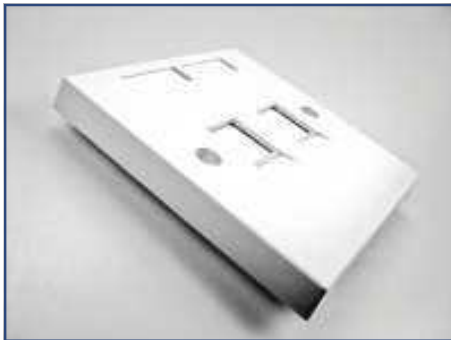

Datacom B.NET

SQUARED FACEPLATES

- EFP1 - 1/package: 80x80 1 port**
- EFP2 - 1/package: 80x80 2 ports**
- BFP1 - 1/package: 86x86 1 port**
- BFP2 - 1/package: 86x86 2 ports**

Squared faceplate

- 80x80 or 86x86 mm
- Available in 1 or 2 port versions
- Labels, screws and icons supplied
- White colour

- EFP1S - 1/package: 80x80 1 port**
- EFP2S - 1/package: 80x80 2 ports**
- BFP1S - 1/package: 86x86 1 port**
- BFP2S - 1/package: 86x86 2 ports**

Squared faceplate

- 80x80 or 86x86 mm with spring operated shutter, flush port
- Available in 1 or 2 port versions
- Labels and screws supplied
- White colour

- EFP1S A- 1/package: 80x80 1 port**
- EFP2SA - 1/package: 80x80 2 ports**
- BFP1SA - 1/package: 86x86 1 port**
- BFP2SA - 1/package: 86x86 2 ports**

Squared faceplate

- 80x80 or 86x86 mm with spring operated shutter, angled port
- Available in 1 or 2 port versions
- Labels, icons and screws supplied
- White colour